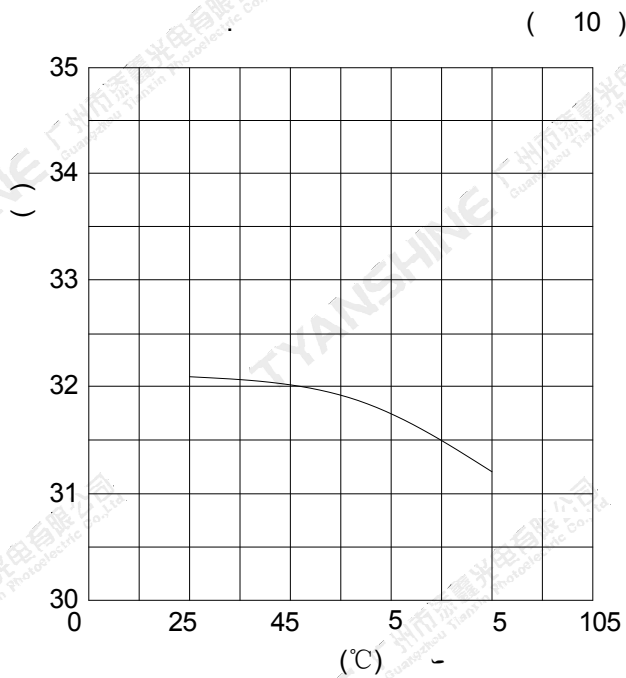

## Typical Electrical/Optical Characteristics Curves

(25°C)

-52

30

120-

- 01

5

0053