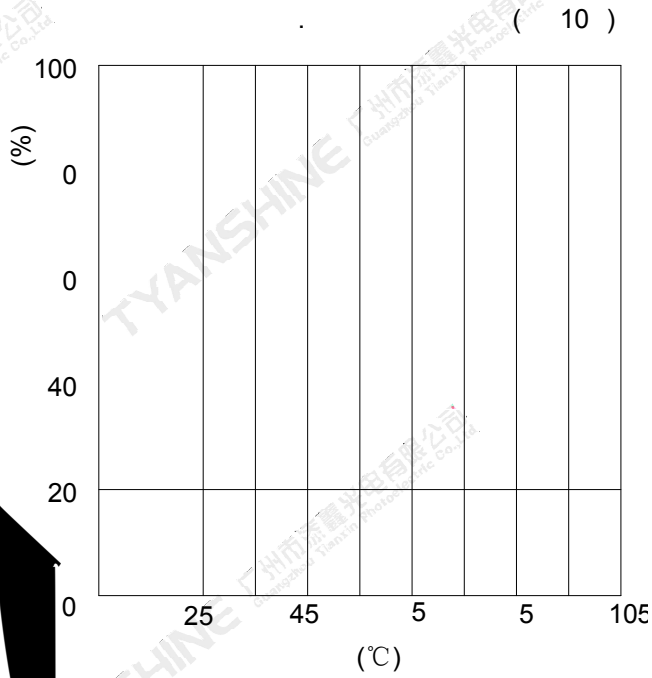

## Typical Electrical/Optical Characteristics Curves

(25°C)

-52

30

120-

- 01

5

0053