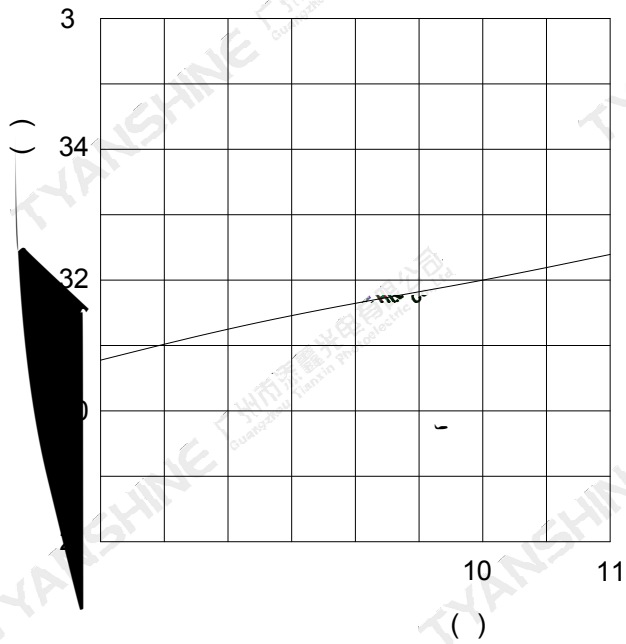

## Typical Electrical/Optical Characteristics Curves

(25°C)

-52

30

120-

- 01

5

0053