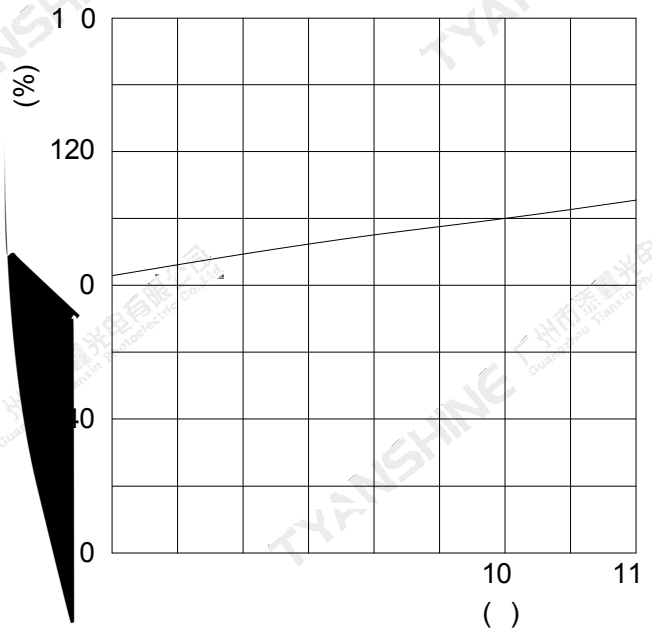

## Typical Electrical/Optical Characteristics Curves

(25°C)

-52

30

120-

- 01

5

0053